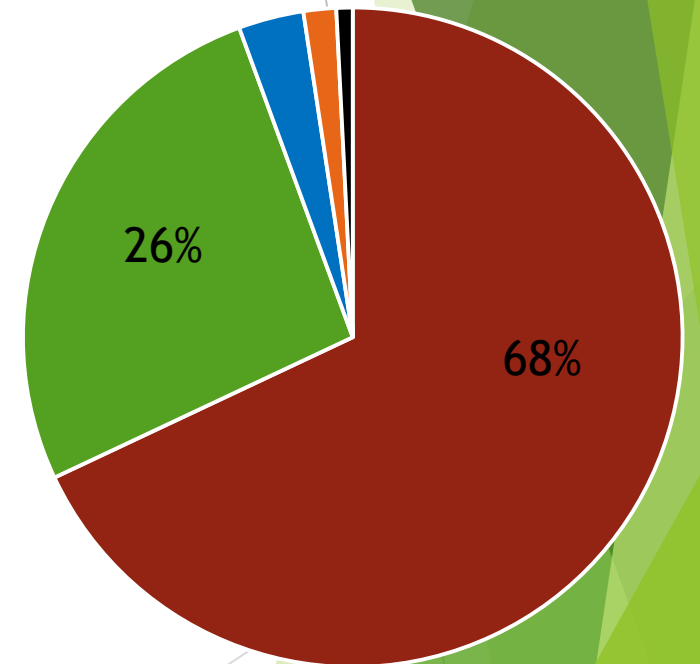

# Cachegrößen in Münster (exkl. Events, LabCaches)

2018

2019

2020

Micro Small Regular Other Large Virtual  
1% 1%

Micro Small Regular Large Virtual  
3% 1%

Micro Small Regular Large Other  
3% 2% 1%

# Owner inkl. Events + LabCaches

(1 LabCache (mit 1-5 Stationen) entspricht 1 Publish)